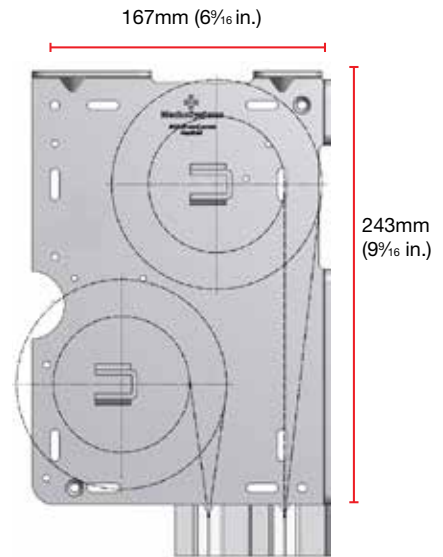

| Bracket options | Fabric options* | Max. width | Max. height |
|---|-----------------|------------------|----------------|
| Electro/1 and Electro/2 (89mm/3.5 in. tube) | 0700 Series | 5.03m (16.5 ft.) | 3.96m (13 ft.) |
| | 1300 Series | 5.18m (17 ft.) | 2.13m (7 ft.) |
| | 6000 Series | 5.18m (17 ft.) | 2.74m (9 ft.) |
| Electro/2 Extended (89mm/3.5 in. tube) | 0700 Series | 5.18m (17 ft.) | 8.53m (28 ft.) |
| | 1300 Series | 4.88m (16 ft.) | 6.71m (22 ft.) |
| | 6000 Series | 5.03m (16.5 ft.) | 8.53m (28 ft.) |
| Electro/SL Double (89mm/3.5 in. tube) | 0700 Series | 4.88m (16 ft.) | 8.23m (27 ft.) |
| | 1300 Series | 5.18m (17 ft.) | 3.66m (12 ft.) |
| | 6000 Series | 5.18m (17 ft.) | 4.72m (16 ft.) |

*No battens or stiffeners required.

ShadeLoc® System

Unflappable.

Electro®/2

Electro®/2 Extended

**Electro®/SL Double
(Future release)**

Single channel

25mm (1 in.)
19mm (3/4 in.)

Centre channel

45mm (1 3/4 in.)

DoubleShade channel

25mm (1 in.)
43mm (1 11/16 in.)
19mm (3/4 in.)

DoubleShade centre channel

87mm (3 3/16 in.)

MechoSystems
Unit 10, Holdom Avenue
Bletchley, Milton Keynes MK1 1QU