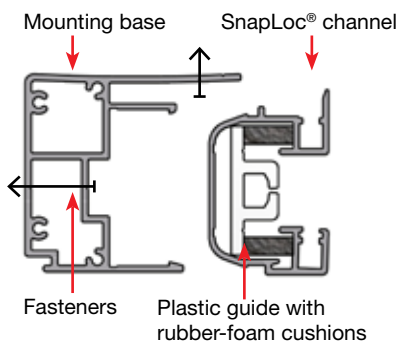

ShadeLoc® System

Unflappable.

ShadeLoc is a specialised side channel roller blind system. It captures the zippered edges of roller blind fabric to provide solar-shading, room-darkening, or both solutions in one installation.

The zippered fabric glides smoothly yet securely within the side channels as it is raised or lowered.

This design configuration eliminates light gaps between the fabric and the channel. It stabilises the fabric, helping it resist impacts and stay put when room air pressure builds up. Tall, narrow roller blinds will track better, and the need for exposed hardware (such as guide cables) will be minimised.

| Bracket options | Fabric options* | Max. width | Max. height |
|---|-----------------|------------------|----------------|
| Electro/1 and Electro/2 (89mm/3.5 in. tube) | 0700 Series | 5.03m (16.5 ft.) | 3.96m (13 ft.) |
| | 1300 Series | 5.18m (17 ft.) | 2.13m (7 ft.) |
| | 6000 Series | 5.18m (17 ft.) | 2.74m (9 ft.) |
| Electro/2 Extended (89mm/3.5 in. tube) | 0700 Series | 5.18m (17 ft.) | 8.53m (28 ft.) |
| | 1300 Series | 4.88m (16 ft.) | 6.71m (22 ft.) |
| | 6000 Series | 5.03m (16.5 ft.) | 8.53m (28 ft.) |
| Electro/SL Double (89mm/3.5 in. tube) | 0700 Series | 4.88m (16 ft.) | 8.23m (27 ft.) |
| | 1300 Series | 5.18m (17 ft.) | 3.66m (12 ft.) |
| | 6000 Series | 5.18m (17 ft.) | 4.72m (16 ft.) |