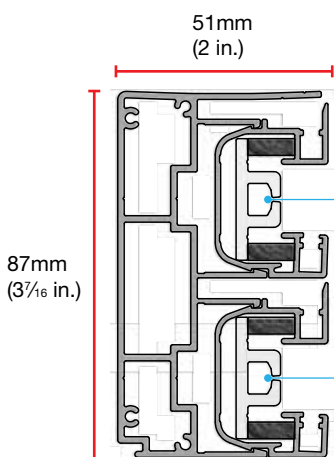

| Bracket options | Fabric options* | Max. width | Max. height |
|---|-----------------|------------------|----------------|
| Electro/1 and Electro/2 (89mm/3.5 in. tube) | 0700 Series | 5.03m (16.5 ft.) | 3.96m (13 ft.) |
| | 1300 Series | 5.18m (17 ft.) | 2.13m (7 ft.) |
| | 6000 Series | 5.18m (17 ft.) | 2.74m (9 ft.) |
| Electro/2 Extended (89mm/3.5 in. tube) | 0700 Series | 5.18m (17 ft.) | 8.53m (28 ft.) |
| | 1300 Series | 4.88m (16 ft.) | 6.71m (22 ft.) |
| | 6000 Series | 5.03m (16.5 ft.) | 8.53m (28 ft.) |
| Electro/SL Double (89mm/3.5 in. tube) | 0700 Series | 4.88m (16 ft.) | 8.23m (27 ft.) |
| | 1300 Series | 5.18m (17 ft.) | 3.66m (12 ft.) |
| | 6000 Series | 5.18m (17 ft.) | 4.72m (16 ft.) |

*No battens or stiffeners required.

ShadeLoc® System

Unflappable.

Electro®/2

Electro®/2 Extended

**Electro®/SL Double
(Future release)**

Single channel

25mm (1 in.)
19mm (3/4 in.)

Centre channel

45mm (1 3/4 in.)

DoubleShade channel

25mm (1 in.)
43mm (1 11/16 in.)
19mm (3/4 in.)

DoubleShade centre channel

87mm (3 3/16 in.)

MechoSystems
Unit 10, Holdom Avenue
Bletchley, Milton Keynes MK1 1QU