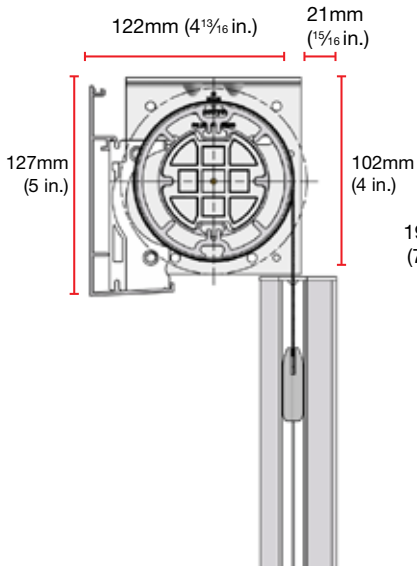

| Bracket options | Fabric options* | Max. width | Max. height |
|---|-----------------|------------------|----------------|
| Electro/1 and Electro/2 (89mm/3.5 in. tube) | 0700 Series | 5.03m (16.5 ft.) | 3.96m (13 ft.) |
| | 1300 Series | 5.18m (17 ft.) | 2.13m (7 ft.) |
| | 6000 Series | 5.18m (17 ft.) | 2.74m (9 ft.) |
| Electro/2 Extended (89mm/3.5 in. tube) | 0700 Series | 5.18m (17 ft.) | 8.53m (28 ft.) |
| | 1300 Series | 4.88m (16 ft.) | 6.71m (22 ft.) |
| | 6000 Series | 5.03m (16.5 ft.) | 8.53m (28 ft.) |
| Electro/SL Double (89mm/3.5 in. tube) | 0700 Series | 4.88m (16 ft.) | 8.23m (27 ft.) |
| | 1300 Series | 5.18m (17 ft.) | 3.66m (12 ft.) |
| | 6000 Series | 5.18m (17 ft.) | 4.72m (16 ft.) |

*No battens or stiffeners required.

ShadeLoc® System

Unflappable.

Electro®/2

Electro®/2 Extended

**Electro®/SL Double
(Future release)**

Single channel

25mm (1 in.)
19mm (3/4 in.)

Centre channel

45mm (1 3/4 in.)

DoubleShade channel

25mm (1 in.)
43mm (1 11/16 in.)
19mm (3/4 in.)

DoubleShade centre channel

87mm (3 3/16 in.)

MechoSystems
Unit 10, Holdom Avenue
Bletchley, Milton Keynes MK1 1QU