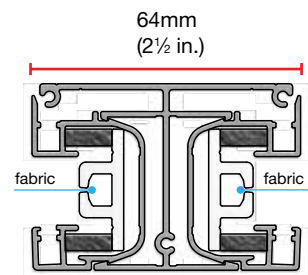

| Bracket options | Fabric options* | Max. width | Max. height |
|---|-----------------|------------------|----------------|
| Electro/1 and Electro/2 (89mm/3.5 in. tube) | 0700 Series | 5.03m (16.5 ft.) | 3.96m (13 ft.) |
| | 1300 Series | 5.18m (17 ft.) | 2.13m (7 ft.) |
| | 6000 Series | 5.18m (17 ft.) | 2.74m (9 ft.) |
| Electro/2 Extended (89mm/3.5 in. tube) | 0700 Series | 5.18m (17 ft.) | 8.53m (28 ft.) |
| | 1300 Series | 4.88m (16 ft.) | 6.71m (22 ft.) |
| | 6000 Series | 5.03m (16.5 ft.) | 8.53m (28 ft.) |
| Electro/SL Double (89mm/3.5 in. tube) | 0700 Series | 4.88m (16 ft.) | 8.23m (27 ft.) |
| | 1300 Series | 5.18m (17 ft.) | 3.66m (12 ft.) |
| | 6000 Series | 5.18m (17 ft.) | 4.72m (16 ft.) |

*No battens or stiffeners required.

ShadeLoc® System

Unflappable.

Electro®/2

Electro®/2 Extended

**Electro®/SL Double
(Future release)**

Single channel

25mm (1 in.)
19mm (3/4 in.)

Centre channel

45mm (1 3/4 in.)

DoubleShade channel

25mm (1 in.)
43mm (1 11/16 in.)
19mm (3/4 in.)

DoubleShade centre channel

87mm (3 3/16 in.)

MechoSystems
Unit 10, Holdom Avenue
Bletchley, Milton Keynes MK1 1QU