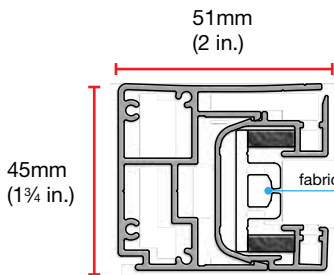

| Bracket options | Fabric options* | Max. width | Max. height |
|---|-----------------|------------------|----------------|
| Electro/1 and Electro/2 (89mm/3.5 in. tube) | 0700 Series | 5.03m (16.5 ft.) | 3.96m (13 ft.) |
| | 1300 Series | 5.18m (17 ft.) | 2.13m (7 ft.) |
| | 6000 Series | 5.18m (17 ft.) | 2.74m (9 ft.) |
| Electro/2 Extended (89mm/3.5 in. tube) | 0700 Series | 5.18m (17 ft.) | 8.53m (28 ft.) |
| | 1300 Series | 4.88m (16 ft.) | 6.71m (22 ft.) |
| | 6000 Series | 5.03m (16.5 ft.) | 8.53m (28 ft.) |
| Electro/SL Double (89mm/3.5 in. tube) | 0700 Series | 4.88m (16 ft.) | 8.23m (27 ft.) |
| | 1300 Series | 5.18m (17 ft.) | 3.66m (12 ft.) |
| | 6000 Series | 5.18m (17 ft.) | 4.72m (16 ft.) |

*No battens or stiffeners required.

ShadeLoc® System

Unflappable.

Electro®/2

Electro®/2 Extended

**Electro®/SL Double
(Future release)**

Single channel

25mm (1 in.)
19mm (3/4 in.)

Centre channel

45mm (1 3/4 in.)

DoubleShade channel

25mm (1 in.)
43mm (1 11/16 in.)
19mm (3/4 in.)

DoubleShade centre channel

87mm (3 3/16 in.)

MechoSystems
Unit 10, Holdom Avenue
Bletchley, Milton Keynes MK1 1QU