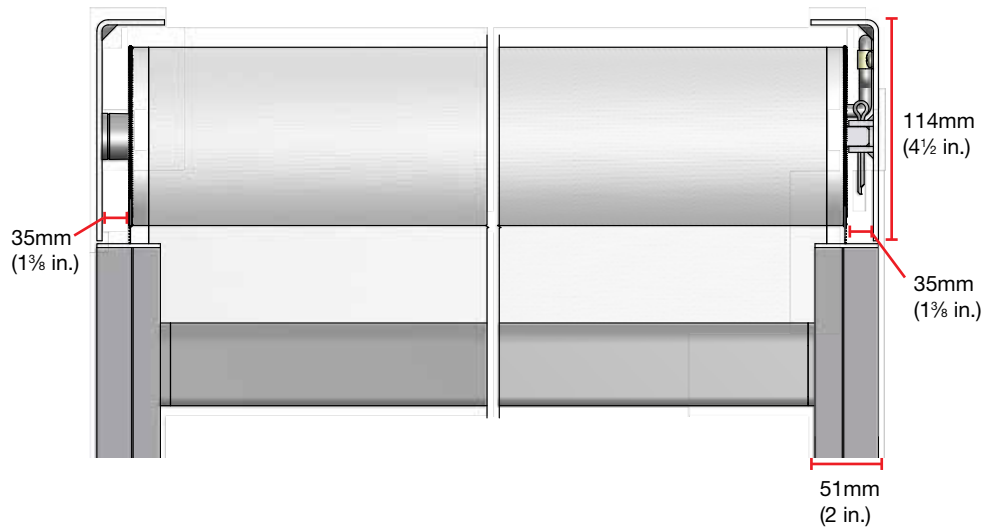

ShadeLoc® System

Unflappable.

ShadeLoc is a specialised side channel roller blind system. It captures the zippered edges of roller blind fabric to provide solar-shading, room-darkening, or both solutions in one installation.

The zippered fabric glides smoothly yet securely within the side channels as it is raised or lowered.

This design configuration eliminates light gaps between the fabric and the channel. It stabilises the fabric, helping it resist impacts and stay put when room air pressure builds up. Tall, narrow roller blinds will track better, and the need for exposed hardware (such as guide cables) will be minimised.

| Bracket options | Fabric options* | Max. width | Max. height |
|---|-----------------|------------------|----------------|
| Electro/1 and Electro/2 (89mm/3.5 in. tube) | 0700 Series | 5.03m (16.5 ft.) | 3.96m (13 ft.) |
| | 1300 Series | 5.18m (17 ft.) | 2.13m (7 ft.) |
| | 6000 Series | 5.18m (17 ft.) | 2.74m (9 ft.) |
| Electro/2 Extended (89mm/3.5 in. tube) | 0700 Series | 5.18m (17 ft.) | 8.53m (28 ft.) |
| | 1300 Series | 4.88m (16 ft.) | 6.71m (22 ft.) |
| | 6000 Series | 5.03m (16.5 ft.) | 8.53m (28 ft.) |
| Electro/SL Double (89mm/3.5 in. tube) | 0700 Series | 4.88m (16 ft.) | 8.23m (27 ft.) |
| | 1300 Series | 5.18m (17 ft.) | 3.66m (12 ft.) |
| | 6000 Series | 5.18m (17 ft.) | 4.72m (16 ft.) |

Centre channel

45mm (1 3/4 in.)

DoubleShade channel

25mm (1 in.)
43mm (1 11/16 in.)
19mm (3/4 in.)

DoubleShade centre channel

87mm (3 3/16 in.)

MechoSystems
Unit 10, Holdom Avenue
Bletchley, Milton Keynes MK1 1QU