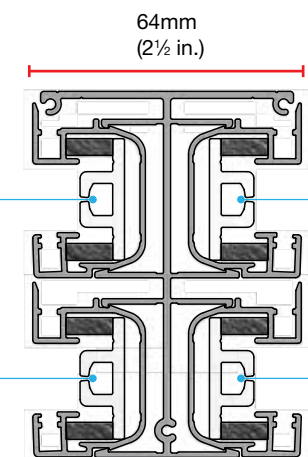

| Bracket options | Fabric options* | Max. width | Max. height |
|---|-----------------|------------------|----------------|
| Electro/1 and Electro/2 (89mm/3.5 in. tube) | 0700 Series | 5.03m (16.5 ft.) | 3.96m (13 ft.) |
| | 1300 Series | 5.18m (17 ft.) | 2.13m (7 ft.) |
| | 6000 Series | 5.18m (17 ft.) | 2.74m (9 ft.) |
| Electro/2 Extended (89mm/3.5 in. tube) | 0700 Series | 5.18m (17 ft.) | 8.53m (28 ft.) |
| | 1300 Series | 4.88m (16 ft.) | 6.71m (22 ft.) |
| | 6000 Series | 5.03m (16.5 ft.) | 8.53m (28 ft.) |
| Electro/SL Double (89mm/3.5 in. tube) | 0700 Series | 4.88m (16 ft.) | 8.23m (27 ft.) |
| | 1300 Series | 5.18m (17 ft.) | 3.66m (12 ft.) |
| | 6000 Series | 5.18m (17 ft.) | 4.72m (16 ft.) |

*No battens or stiffeners required.

ShadeLoc® System

Unflappable.

Electro®/2

Electro®/2 Extended

**Electro®/SL Double
(Future release)**

Single channel

25mm (1 in.)
19mm (3/4 in.)

Centre channel

45mm (1 3/4 in.)

DoubleShade channel

25mm (1 in.)
43mm (1 11/16 in.)
19mm (3/4 in.)

DoubleShade centre channel

87mm (3 3/16 in.)

MechoSystems
Unit 10, Holdom Avenue
Bletchley, Milton Keynes MK1 1QU