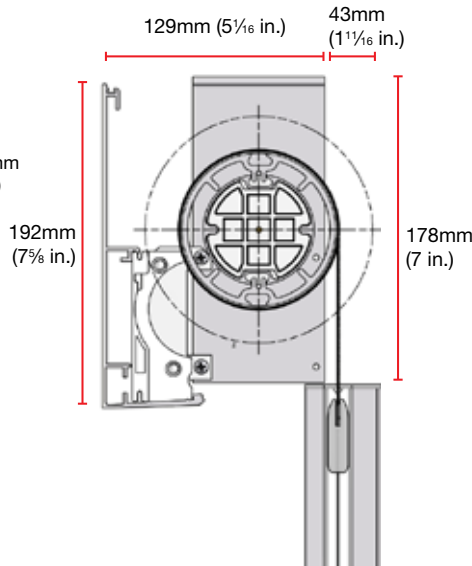

| Bracket options | Fabric options* | Max. width | Max. height |
|---|-----------------|------------------|----------------|
| Electro/1 and Electro/2 (89mm/3.5 in. tube) | 0700 Series | 5.03m (16.5 ft.) | 3.96m (13 ft.) |
| | 1300 Series | 5.18m (17 ft.) | 2.13m (7 ft.) |
| | 6000 Series | 5.18m (17 ft.) | 2.74m (9 ft.) |
| Electro/2 Extended (89mm/3.5 in. tube) | 0700 Series | 5.18m (17 ft.) | 8.53m (28 ft.) |
| | 1300 Series | 4.88m (16 ft.) | 6.71m (22 ft.) |
| | 6000 Series | 5.03m (16.5 ft.) | 8.53m (28 ft.) |
| Electro/SL Double (89mm/3.5 in. tube) | 0700 Series | 4.88m (16 ft.) | 8.23m (27 ft.) |
| | 1300 Series | 5.18m (17 ft.) | 3.66m (12 ft.) |
| | 6000 Series | 5.18m (17 ft.) | 4.72m (16 ft.) |

*No battens or stiffeners required.

ShadeLoc® System

Unflappable.

Electro®/2

Electro®/2 Extended

**Electro®/SL Double
(Future release)**

Single channel

25mm (1 in.)
19mm (3/4 in.)

Centre channel

45mm (1 3/4 in.)

DoubleShade channel

25mm (1 in.)
43mm (1 11/16 in.)
19mm (3/4 in.)

DoubleShade centre channel

87mm (3 3/16 in.)

MechoSystems
Unit 10, Holdom Avenue
Bletchley, Milton Keynes MK1 1QU